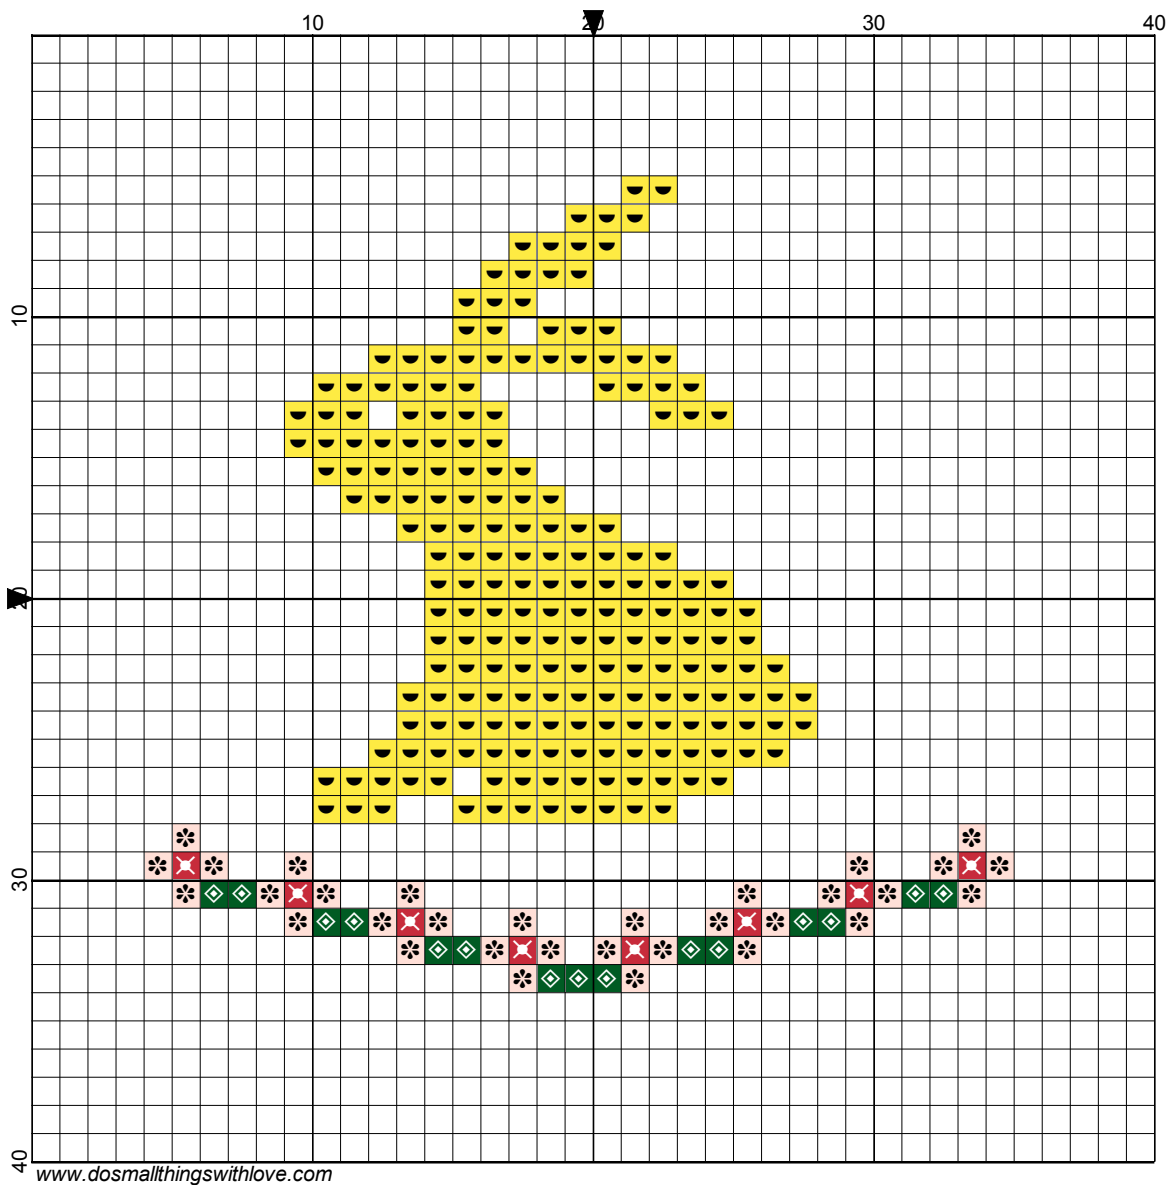

Rabbit Cross Stitch Pattern by Nancy

Legend:

-  DMC-307
-  DMC-699
-  DMC-321
-  DMC-225

Rabbit Cross Stitch Pattern

Author: Nancy
Copyright: www.dosmallthingswithlove.com
Grid Size: 40W x 40H
Design Area: 2.21" x 2.07" (31 x 29 stitches)

Legend:

	[2]	DMC	307	lemon		[2]	DMC	321	christmas red
	[2]	DMC	699	christmas green		[2]	DMC	225	shell pink - ul vy lt