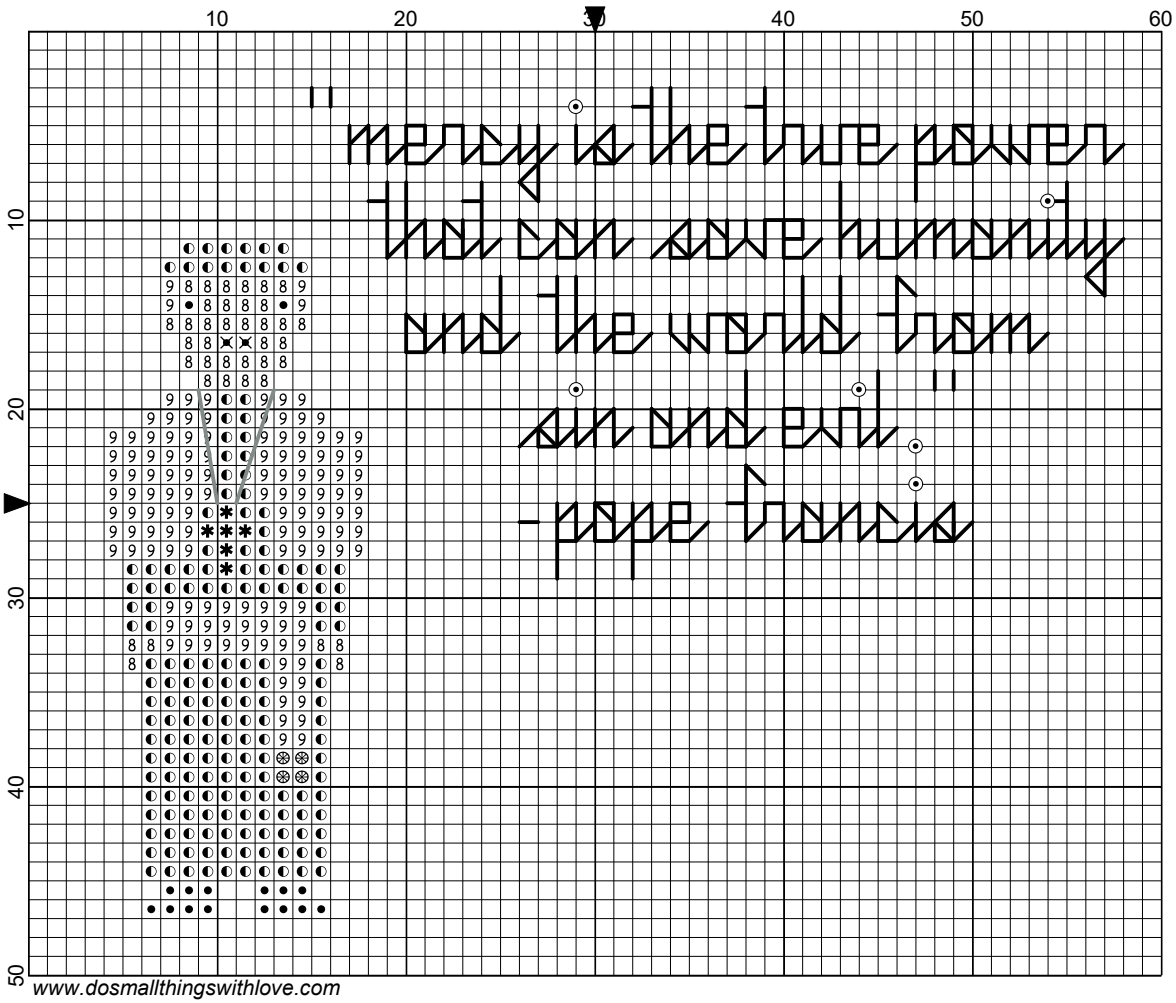

Pope Francis, Year of Mercy by Nancy Bandzuch

- Legend:
- ◼ DMC-310
  - ◻ DMC-White
  - ◼ DMC-321
  - ◼ DMC-745
  - ◼ DMC-543
  - ◼ DMC-444
  - ◼ DMC-169
- Backstitches:
- DMC-310
  - DMC-169
- French Knots:
- DMC-310